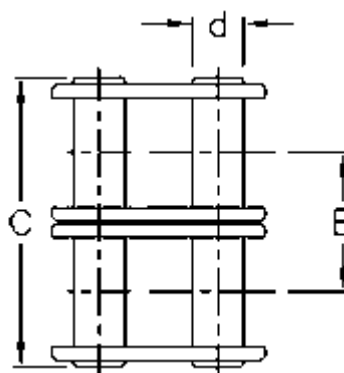

Article number: 6100120071

Description: Connecting link 3/4 duplex 12B-2

## Measures

Breaking power = 52880

W = 11,68

C = 42,00

d = 5,72

D = 12,07

E = 19,46

For chain size = 3/4

For chain type = 12 B-2

P = 19,05