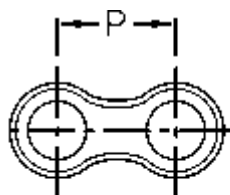

## Measures

Breaking power = 52880

W = 11,68

C = 42,00

d = 5,72

D = 12,07

E = 19,46

For chain size = 3/4

For chain type = 12 B-2

P = 19,05